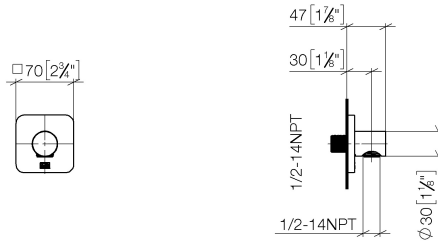

## DORNBACHT YARRE Wall elbow - Chrome

---

28 450 832

- 3/8" shower outlet
- rosette 60 x 60 mm
- 1/2" connection
- rosette 60 x 60 mm

Intrinsic protection against back flow.

Chrome

28 450 832-00 0010

Soft Black

## DORNBACHT YARRE Wall elbow - Chrome

---

28 450 832

mm [inches]