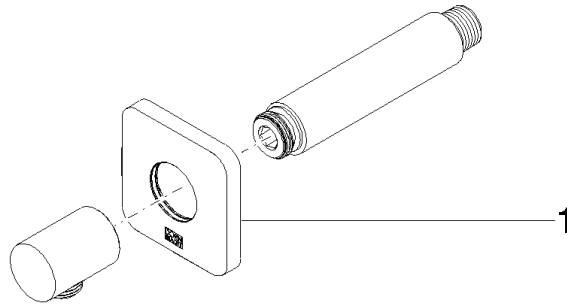

DORNBACHT YARRE Wall elbow - Chrome

---

28 450 832

Parts for other finishes can be found here: [Soft Black](#)

Spare parts list

No.	Item Number	Name	Quantity used	Delivery time
1	90 27 83 020 00-00	rosette	1	2